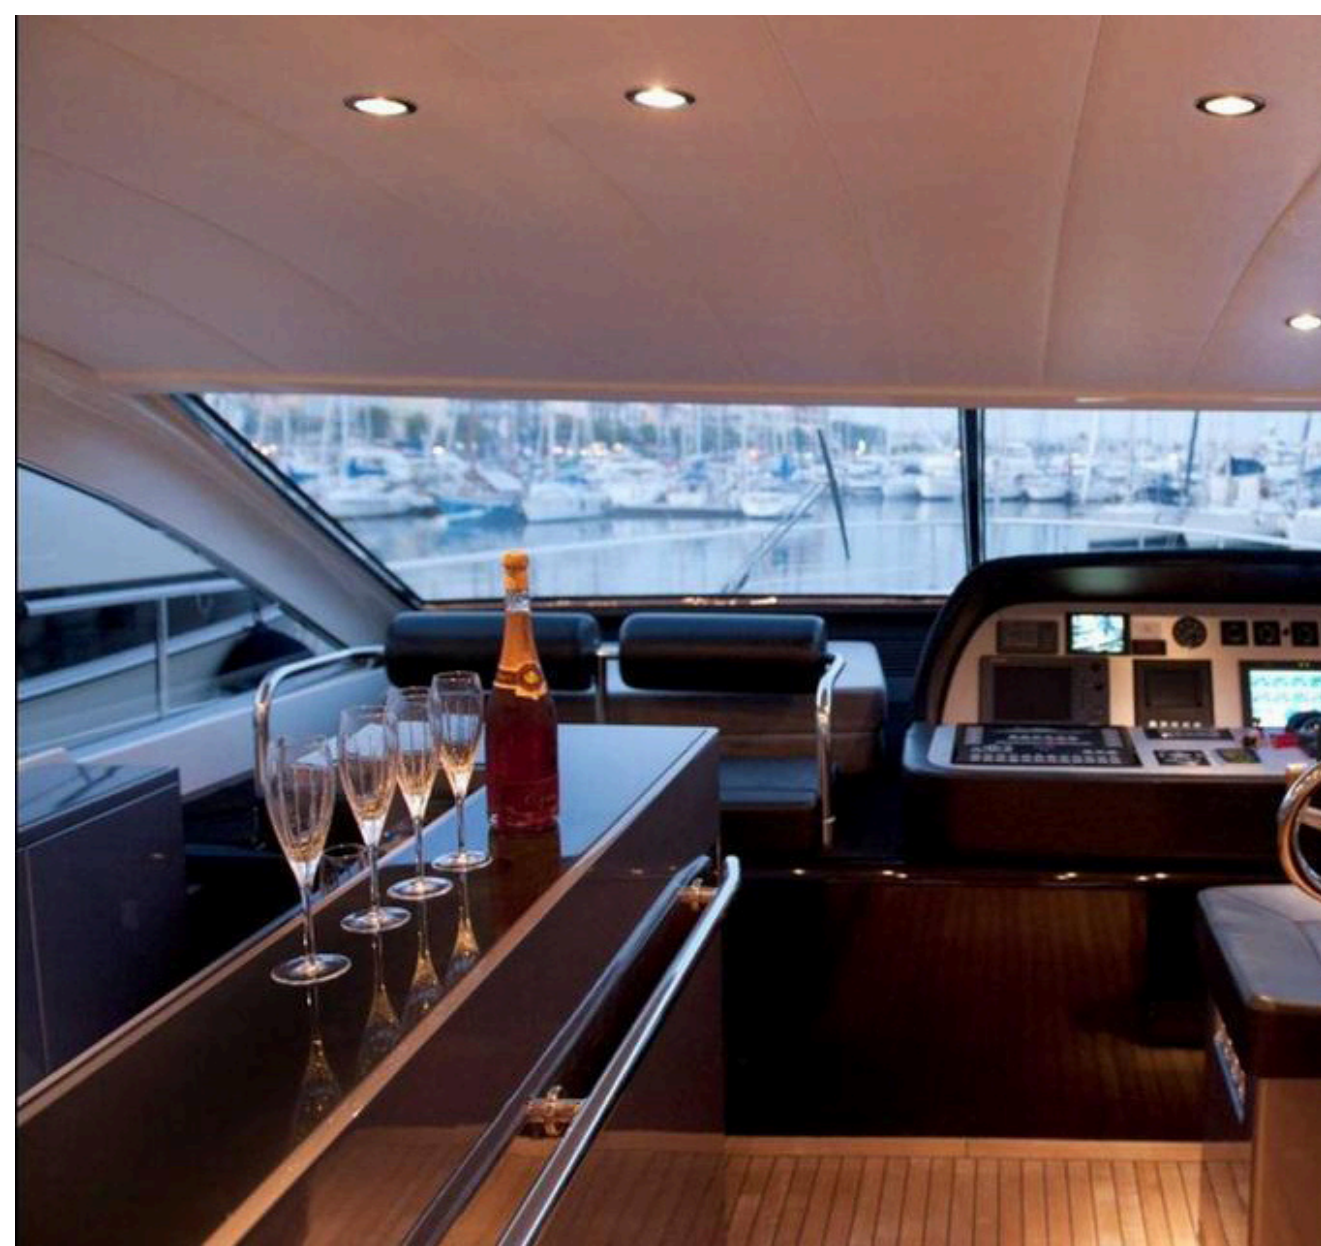

CRISTAL 1
LEOPARD 24

CRISTAL 1 LEOPARD 24

The Leopard 24 from the Italian shipyard Arno is a masterful embodiment of luxury and performance, distinguished by its unique style and unparalleled comfort. This motor yacht, with its elegant lines and aerodynamic profile, promises an exceptional sailing experience, combining speed and stability at sea.

AFT DECK

The exterior spaces of the Leopard 24 are equally impressive. The main deck offers a vast relaxation area, with sun loungers and an outdoor dining area, ideal for enjoying the Mediterranean climate. The flybridge, accessible via an elegant staircase, provides additional space for entertainment and relaxation, with a bar, grill, and jacuzzi, allowing guests to savor the freedom and beauty of the sea in absolute comfort.

SALON

The elegant and welcoming salon is the perfect place to relax or entertain guests, with its state-of-the-art audio-video system and comfortable, designer furniture. The kitchen, equipped with the latest technology, allows for the preparation of gourmet meals, highlighting the importance of dining pleasure.

INSIDE / CABINES

The interior of the Leopard 24 is designed to offer a luxurious and comfortable environment. High-quality materials, such as precious woods, soft leathers, and stainless steel finishes, are carefully chosen to create a space that is both modern and warm. The spacious and bright main cabin, thanks to its large windows, offers a stunning view of the sea, turning every moment on board into a memorable experience.