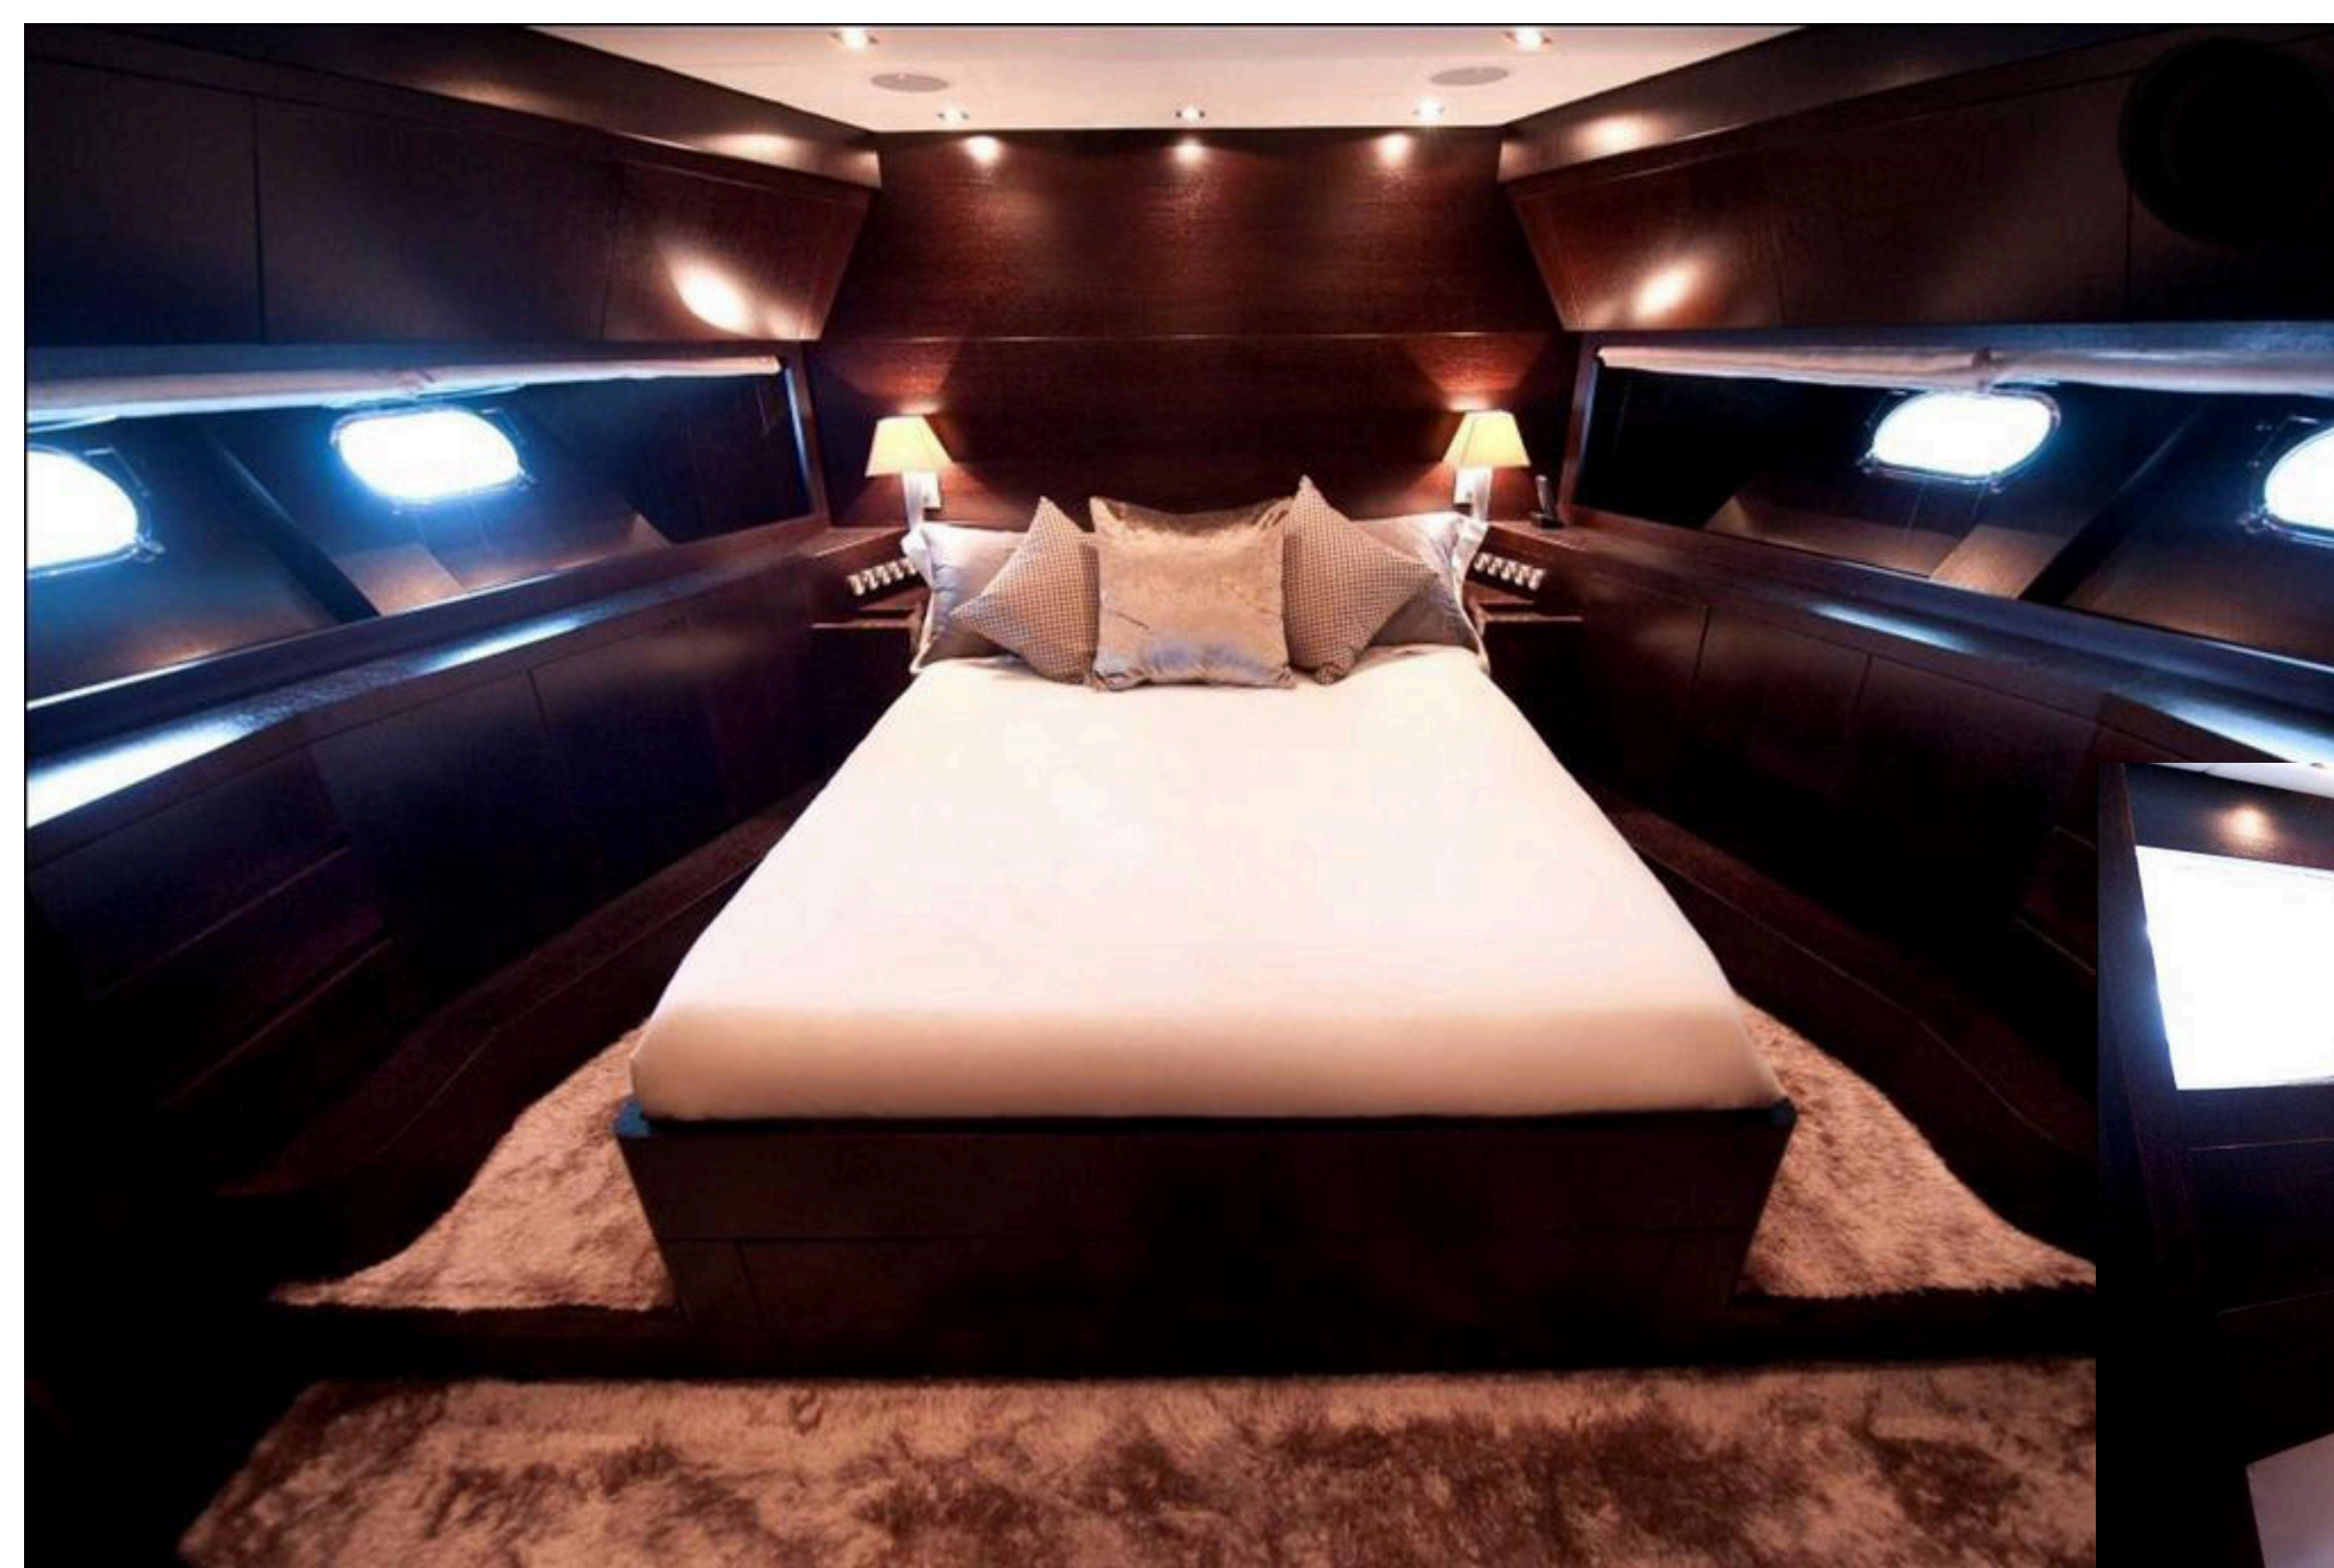

CRISTAL 1
LEOPARD 24

CRISTAL 1 LEOPARD 24

The Leopard 24 from the Italian shipyard Arno is a masterful embodiment of luxury and performance, distinguished by its unique style and unparalleled comfort. This motor yacht, with its elegant lines and aerodynamic profile, promises an exceptional sailing experience, combining speed and stability at sea.

AFT DECK

The exterior spaces of the Leopard 24 are equally impressive. The main deck offers a vast relaxation area, with sun loungers and an outdoor dining area, ideal for enjoying the Mediterranean climate. The flybridge, accessible via an elegant staircase, provides additional space for entertainment and relaxation, with a bar, grill, and jacuzzi, allowing guests to savor the freedom and beauty of the sea in absolute comfort.

SALON

The elegant and welcoming salon is the perfect place to relax or entertain guests, with its state-of-the-art audio-video system and comfortable, designer furniture. The kitchen, equipped with the latest technology, allows for the preparation of gourmet meals, highlighting the importance of dining pleasure.

INSIDE / CABINES

The interior of the Leopard 24 is designed to offer a luxurious and comfortable environment. High-quality materials, such as precious woods, soft leathers, and stainless steel finishes, are carefully chosen to create a space that is both modern and warm. The spacious and bright main cabin, thanks to its large windows, offers a stunning view of the sea, turning every moment on board into a memorable experience.