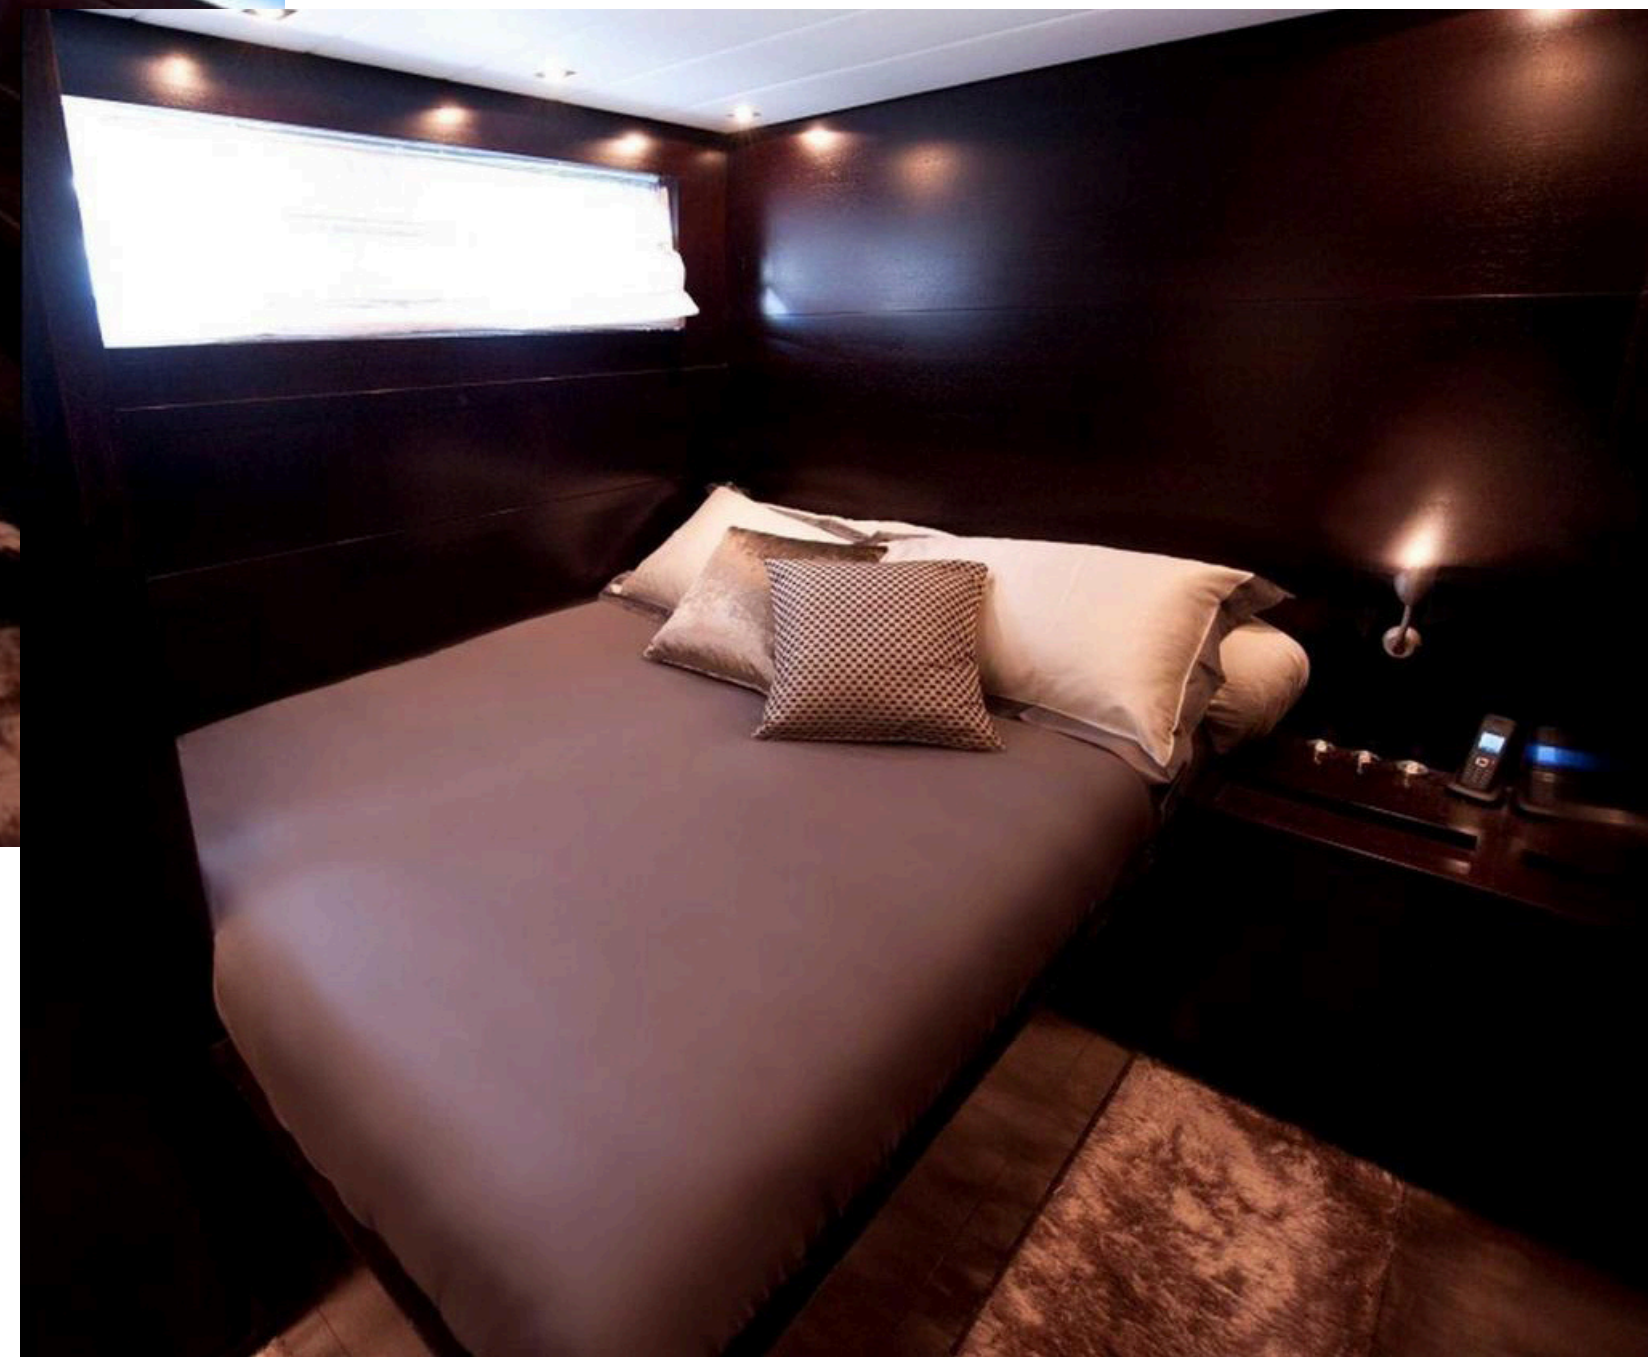

AFT DECK

The exterior spaces of the Leopard 24 are equally impressive. The main deck offers a vast relaxation area, with sun loungers and an outdoor dining area, ideal for enjoying the Mediterranean climate. The flybridge, accessible via an elegant staircase, provides additional space for entertainment and relaxation, with a bar, grill, and jacuzzi, allowing guests to savor the freedom and beauty of the sea in absolute comfort.

SALON

The elegant and welcoming salon is the perfect place to relax or entertain guests, with its state-of-the-art audio-video system and comfortable, designer furniture. The kitchen, equipped with the latest technology, allows for the preparation of gourmet meals, highlighting the importance of dining pleasure.

INSIDE / CABINES

The interior of the Leopard 24 is designed to offer a luxurious and comfortable environment. High-quality materials, such as precious woods, soft leathers, and stainless steel finishes, are carefully chosen to create a space that is both modern and warm. The spacious and bright main cabin, thanks to its large windows, offers a stunning view of the sea, turning every moment on board into a memorable experience.